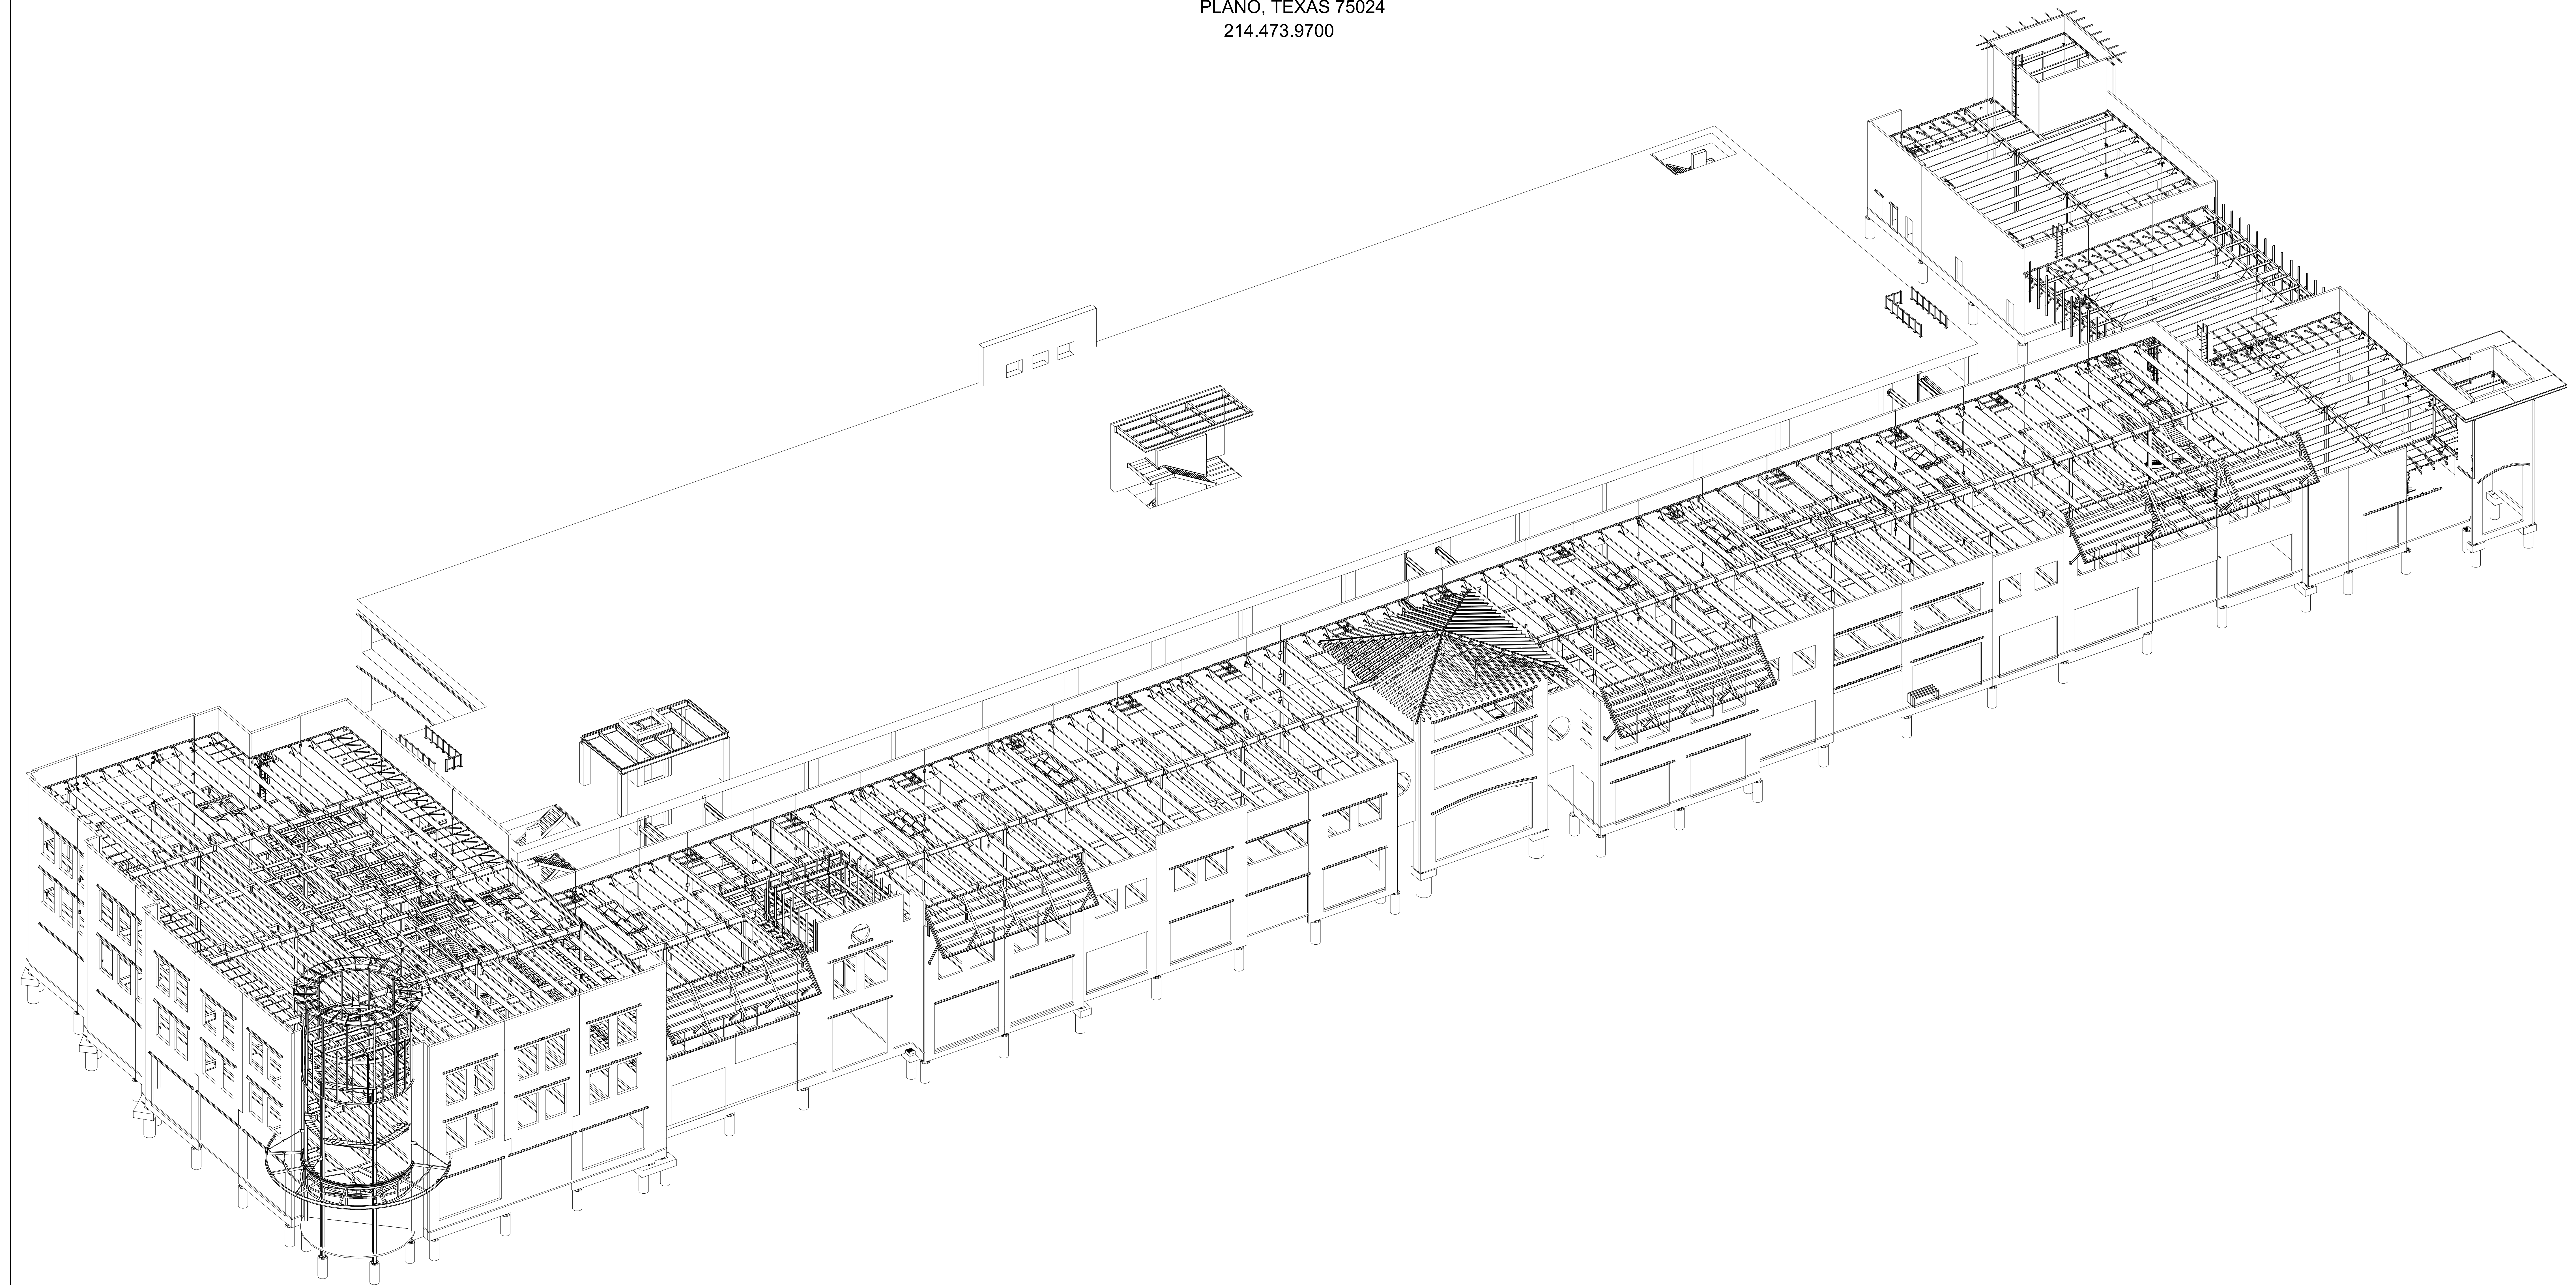

**THE SHOPS AT  
LEGACY (NORTH) L.P.**

C/O THE KARAHAN COMPANIES  
7200 BISHOP ROAD  
SUITE 250  
PLANO, TEXAS 75024  
214.473.9700

GENERAL CONTACTOR  
Rodgers-O'Brien Construction Company

STEEL FABRICATOR  
CRIST INDUSTRIES, INC.